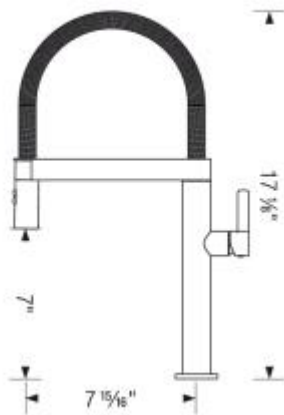

BLANCOCULINA Mini

Item No. 401568

Product Feature

Available colours

Chrome

Stainless steel

Item No. 401568

Dimensions

Side View

Scope of supply

- 360° swivel provides extended range
- Magnetized hand spray holder for ease of use
- Dual spray toggle button on handspray
- Flexible spring allows easy range of motion
- Flexible supply lines and 3/8" compression nut for easy installation